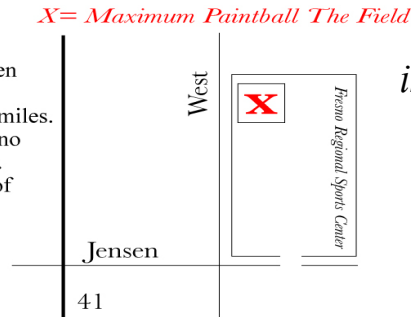

---

Direction to the Paintball Field

- \*From 41 take Jensen off ramp and drive West on Jensen 2.5 miles.
- \*Turn in to the Fresno Regional Sports Ctr.
- \*Drive to the back of the park.

**MAXIMUM PAINTBALL THE FIELD**  
*inside the Fresno Regional Sports Complex*  
**1707 W. Jensen Ave.**  
**559-222-3814**  
**maximumthefield.com**