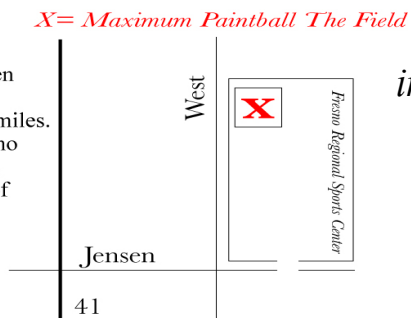

---

Direction to the Paintball Field

- \*From 41 take Jensen off ramp and drive West on Jensen 2.5 miles.
- \*Turn in to the Fresno Regional Sports Ctr.
- \*Drive to the back of the park.

**MAXIMUM PAINTBALL THE FIELD**  
*inside the Fresno Regional Sports Complex*  
**1707 W. Jensen Ave.**  
**559-222-3814**  
**maximumthefield.com**