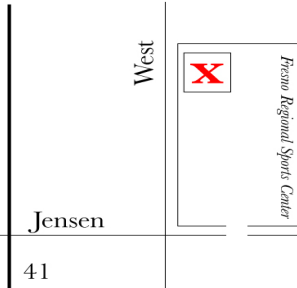

YOU'RE INVITED TO A PAINTBALL BACHELOR PARTY

in Memory of _____

RSVP Information

Starting Time

Special Instructions

Direction to the Paintball Field

X = Maximum Paintball The Field

- *From 41 take Jensen off ramp and drive West on Jensen 2.5 miles.
- *Turn in to the Fresno Regional Sports Ctr.
- *Drive to the back of the park.

MAXIMUM PAINTBALL THE FIELD

inside the Fresno Regional Sports Complex

1707 W. Jensen Ave.

559-222-3814

maximumthefield.com

YOU'RE INVITED TO A PAINTBALL BACHELOR PARTY

in Memory of _____

RSVP Information