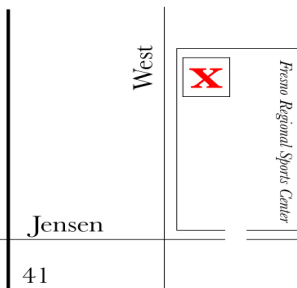

YOU'RE INVITED TO A PAINTBALL BACHELOR PARTY

in Memory of _____

RSVP Information

Starting Time

Special Instructions

Direction to the Paintball Field

X = Maximum Paintball The Field

- *From 41 take Jensen off ramp and drive West on Jensen 2.5 miles.
- *Turn in to the Fresno Regional Sports Ctr.
- *Drive to the back of the park.

MAXIMUM PAINTBALL THE FIELD

inside the Fresno Regional Sports Complex

1707 W. Jensen Ave.

559-222-3814

maximumthefield.com

YOU'RE INVITED TO A PAINTBALL BACHELOR PARTY

in Memory of _____

RSVP Information

Starting Time

Special Instructions

Direction to the Paintball Field

X = Maximum Paintball The Field

- *From 41 take Jensen off ramp and drive West on Jensen 2.5 miles.
- *Turn in to the Fresno Regional Sports Ctr.
- *Drive to the back of the park.