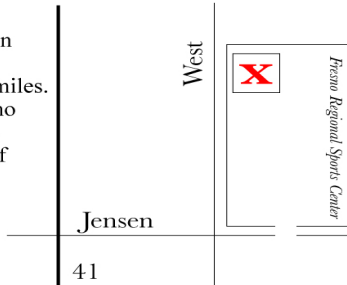

PAINTBALL PARTY!

MISSION

RSVP INFORMATION

STARTING TIME

SPECIAL INSTRUCTIONS

Direction to the Paintball Field

X = Maximum Paintball The Field

- *From 41 take Jensen off ramp and drive West on Jensen 2.5 miles.
- *Turn in to the Fresno Regional Sports Ctr.
- *Drive to the back of the park.