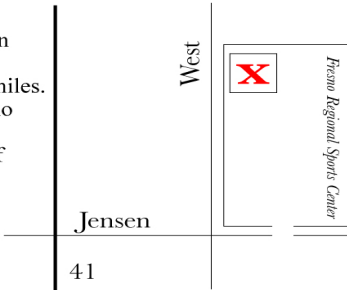

YOU'RE INVITED TO A

PAINTBALL PARTY!

MISSION

RSVP INFORMATION

STARTING TIME

SPECIAL INSTRUCTIONS

Direction to the Paintball Field

X = Maximum Paintball The Field

- *From 41 take Jensen off ramp and drive West on Jensen 2.5 miles.
- *Turn in to the Fresno Regional Sports Ctr.
- *Drive to the back of the park.

MAXIMUM PAINTBALL THE FIELD

inside the Fresno Regional Sports Complex